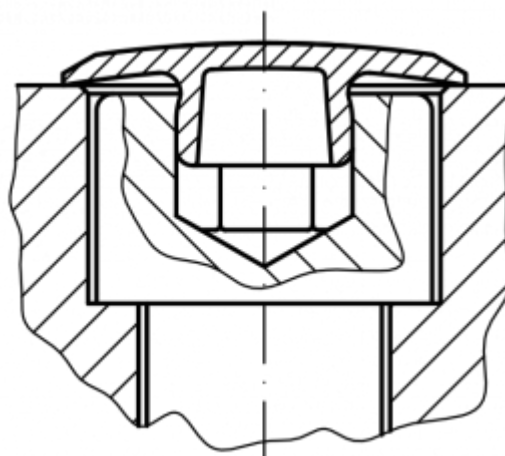

Article number: 59GPN340SW10

Description: KLEE Cover plug GPN340 SW10 - Ø 24

Note: 24

## Measures

A = 24

C = 10.5

H = 5

M = 7.3