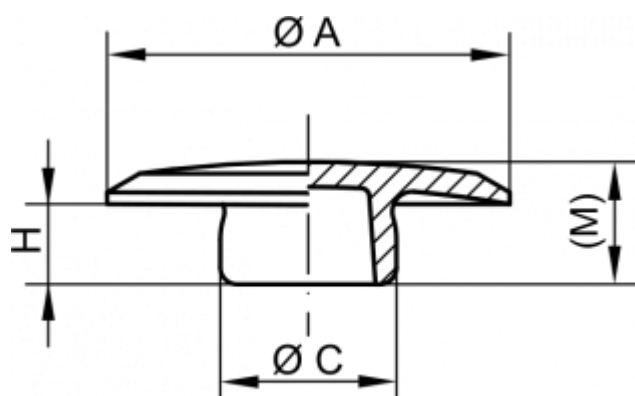

Article number: 59GPN340SW10

Description: KLEE Cover plug GPN340 SW10 - Ø 24

Note: 24

## Measures

A = 24

C = 10.5

H = 5

M = 7.3